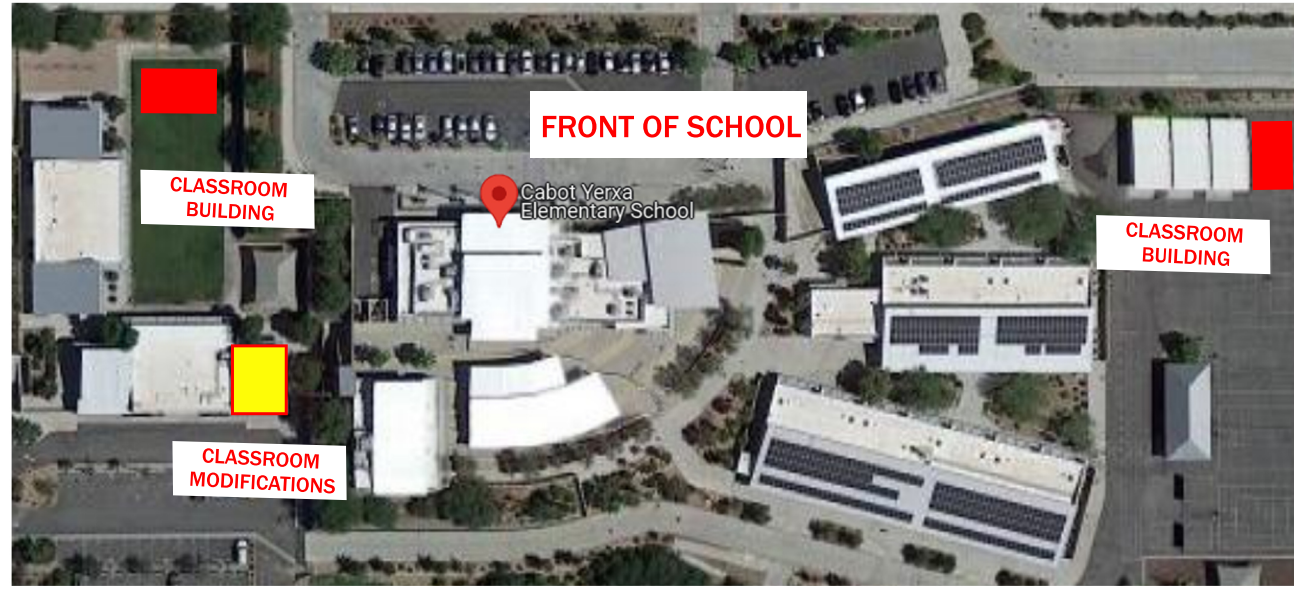

LOCATION OF CLASSROOM BUILDING AND CLASSROOM MODIFICATIONS

PERSPECTIVE
(FINISHES SUBJECT TO CHANGE)

SCALE: NTS

Palm Springs Unified School District
Cabot Yerxa Elementary School
67067 Desert View Ave, Desert Hot Springs, CA 92240